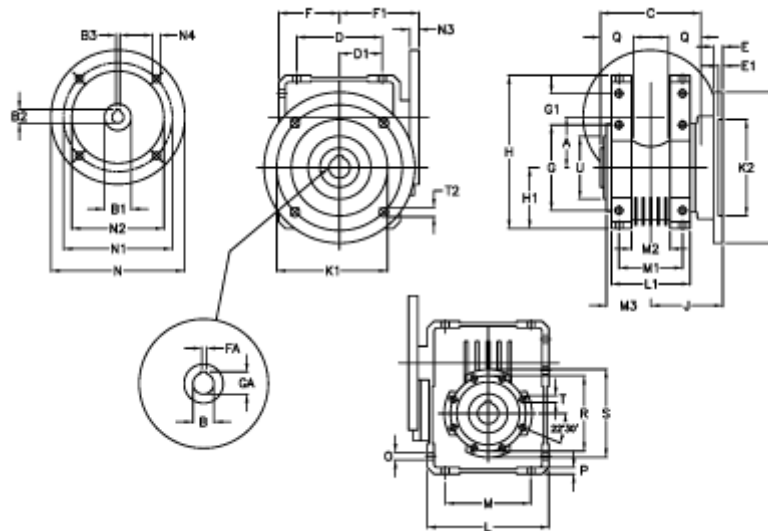

Article number: 392211003055036

Description: Worm Gear with Torque Limiter  
W110 L2-UFC-30-P132 B5

## Measures

A = 110.10	E = 20	H = 308.0	M = 184	N4 = 13	U = 130
B = 42	E1 = 12	H1 = 125.0	M1 = 115	O = 14.0	
B1 E7 = 38	F = 125	J = 131.5	M2 = 69	P = 14	
B2 = 41.3	F1 = 226	K = 280	M3 = 73.0	Q = 45	
B3 H9 = 10	FA = 12	K1 = 230	N = 300	R = 165	
C = 155	G = 184	K2 = 170	N1 = 265	S = 200	
D = 174.0	G1 = 58.0	L = 250	N2 = 230	T = M12x19	
D1 = 82.0	GA = 45.3	L1 = 143	N3 = 16.0	T2 = 13.0	